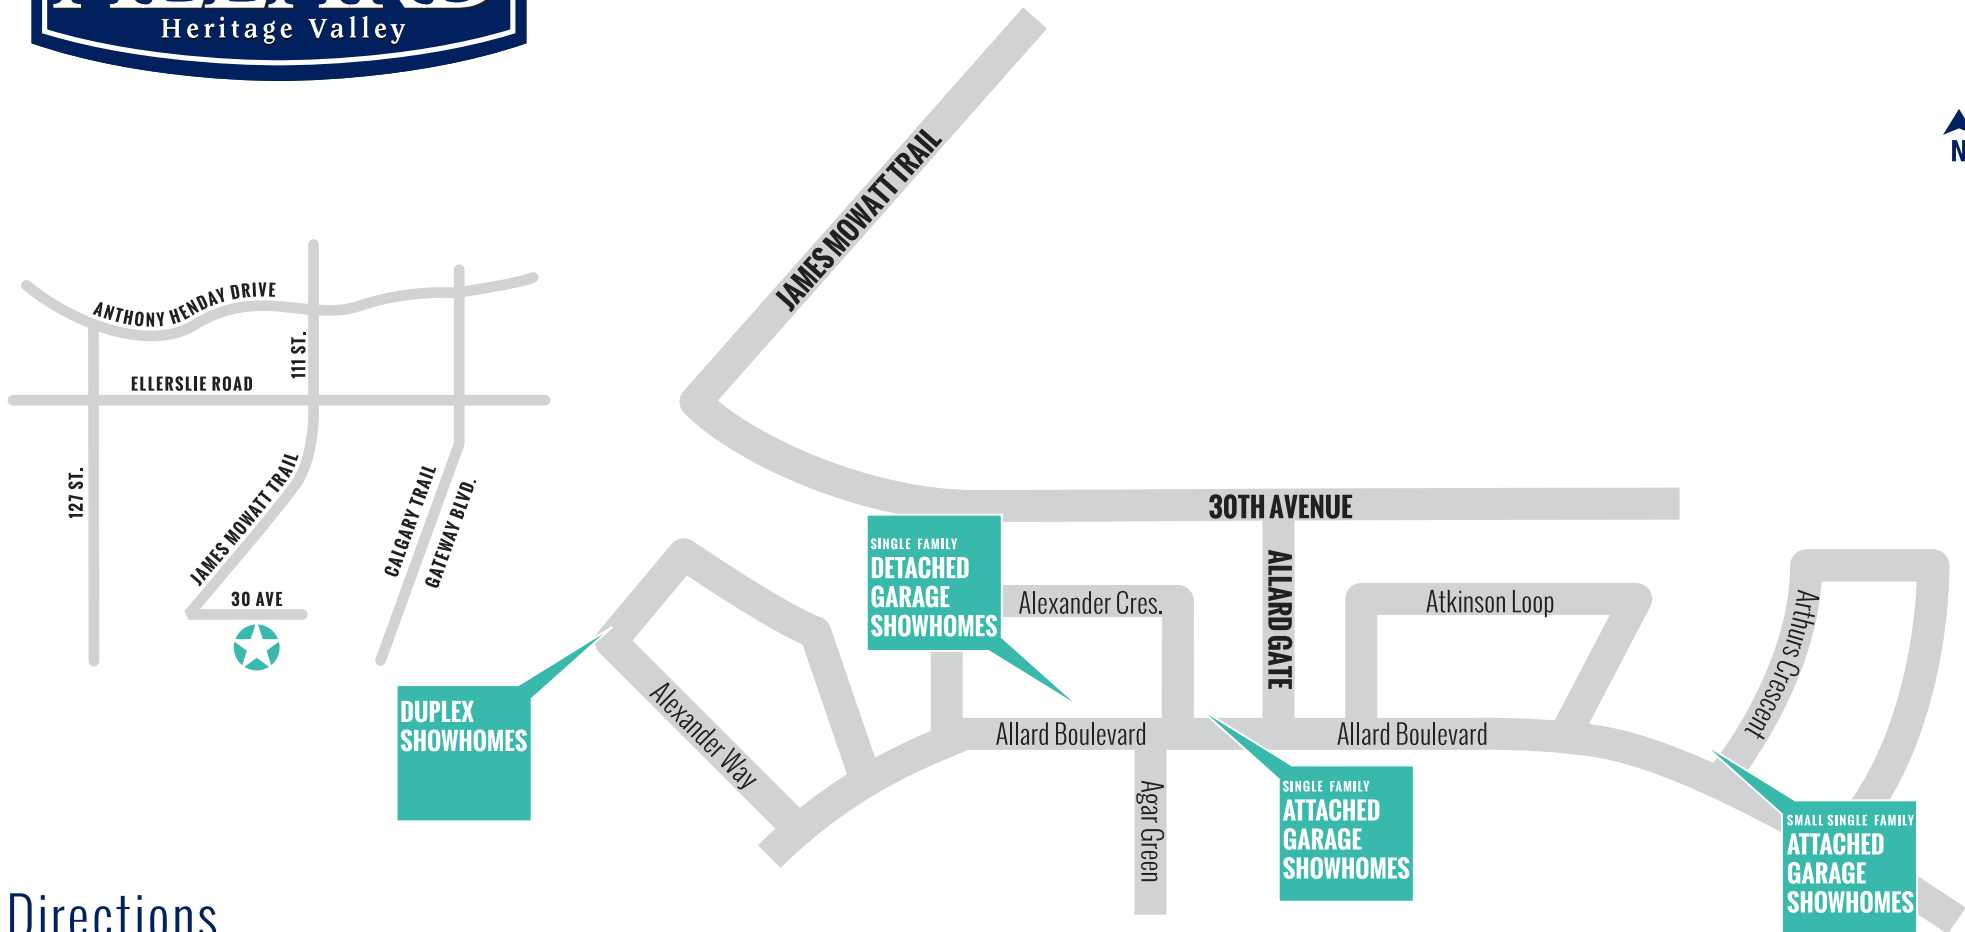

Driving Directions to Allard Showhomes

Directions

From Ellerslie Road (9 Ave) & 111 Street:

- Drive SOUTH on 111 Street for about 2.5 KM.
- Sobeys will be on your left.
- Turn EAST (left) onto 30 Avenue.
- For Allard, turn SOUTH (right) onto Allard Gate.

www.allard.ca

SCAN CODE
 With Your Smartphone
 For Directions
 Via Google Maps